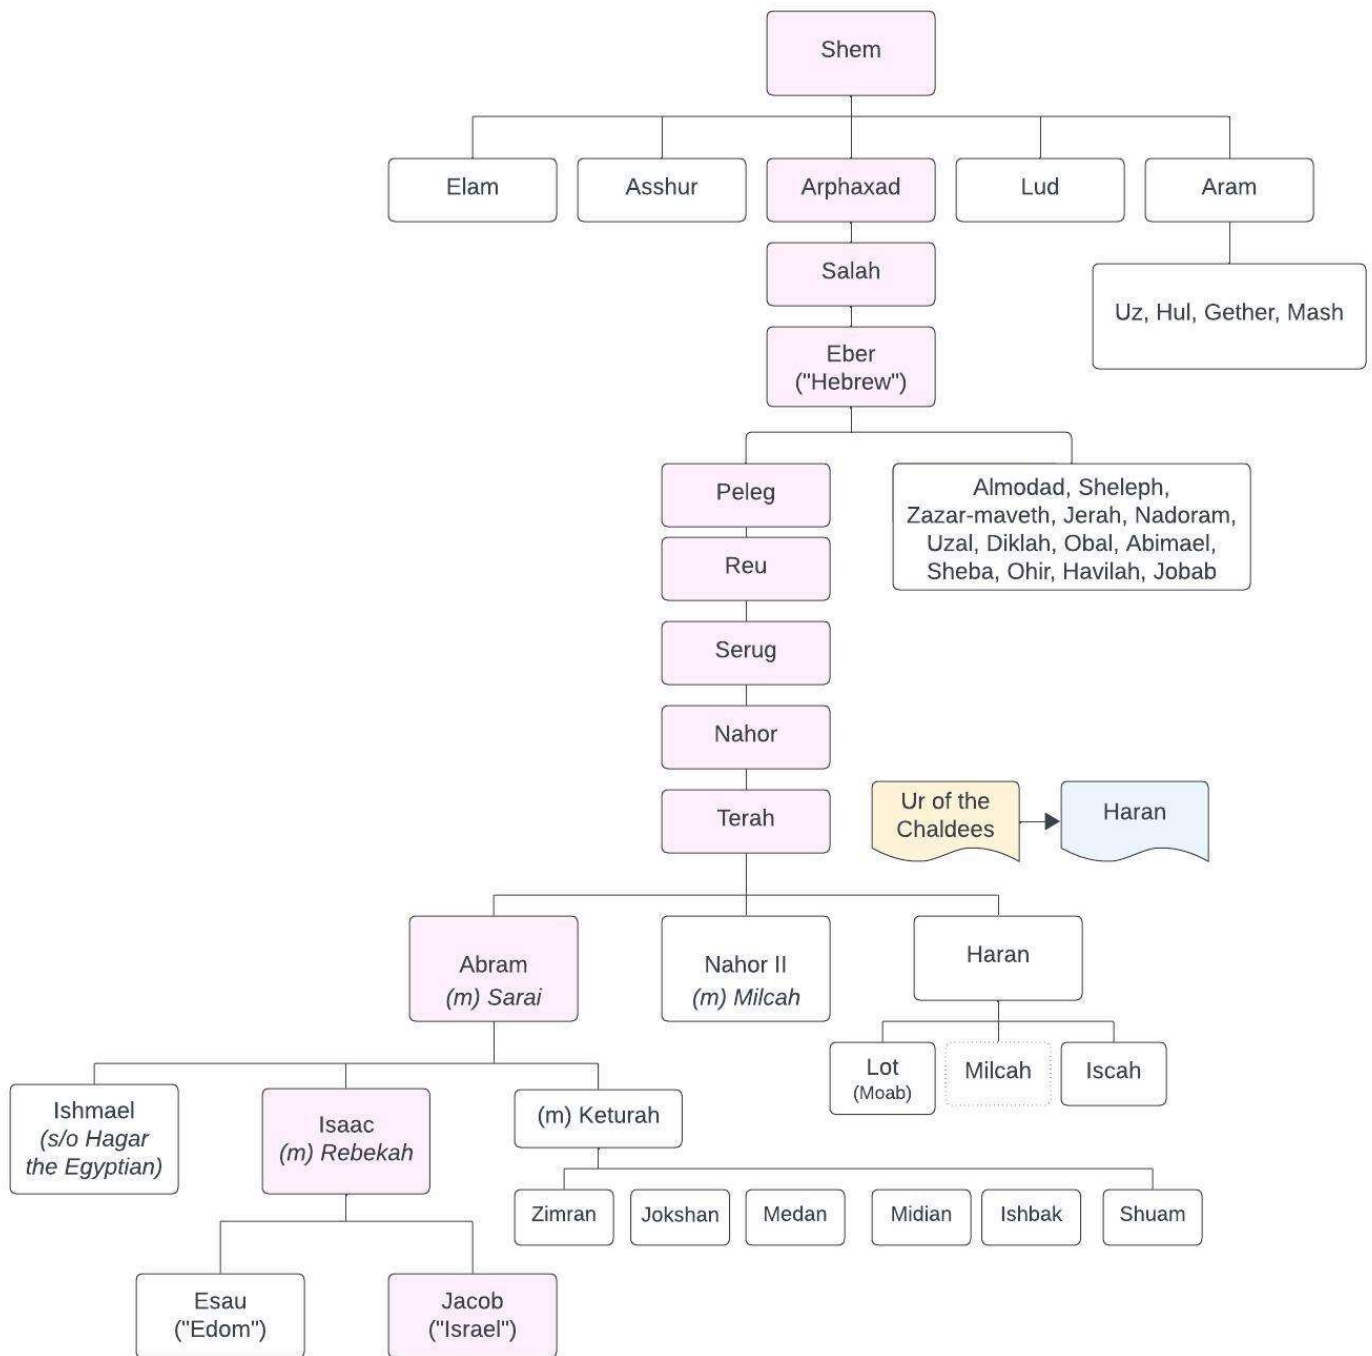

Descendants of Shem

Sons of Joskhan: Sheba, Dedan
 Sons of Dedan: Asshurim, Letushim, Leummim
 Sons of Midian: Ephah, Epher, Hanoch, Abidah, Eldah